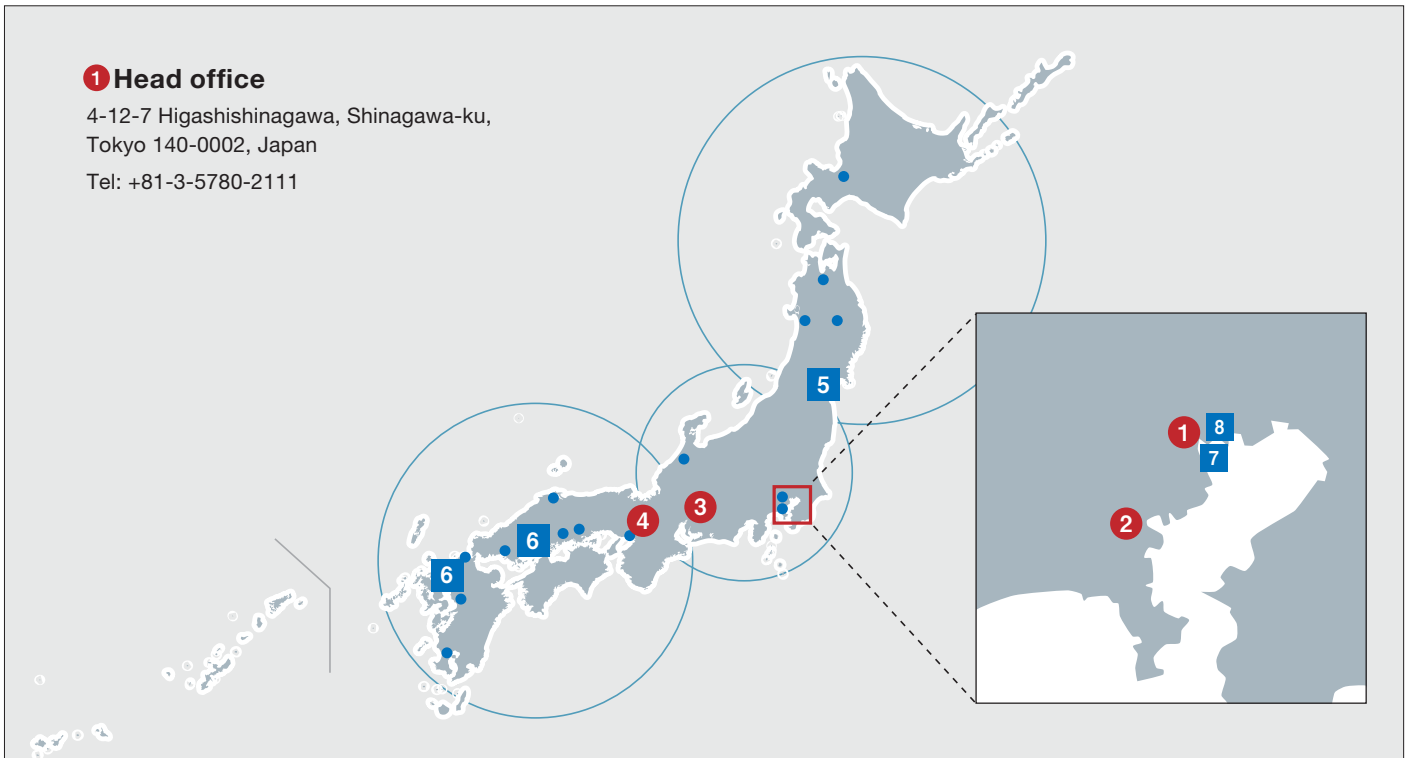

Hitachi Solutions Group Network

We will support your business world wide

Offices in Japan

1 Head office

4-12-7 Higashishinagawa, Shinagawa-ku,
Tokyo 140-0002, Japan
Tel: +81-3-5780-2111

2 Yokohama Office

1-1-2 Takashima, Nishi-ku, Yokohama-shi, Kanagawa,
220-0011, Japan

3 Chubu Area Operations

6-1 Ushijimacho, Nishi-ku, Nagoya-shi, Aichi, 451-6028, Japan

4 Kansai Area Operations

1-2-1, Dojimahama, Kita-ku, Osaka-shi, Osaka, 530-0004 Japan

Subsidiaries and affiliates in Japan

Subsidiaries and affiliates overseas

North America

9 Hitachi Solutions America, Ltd. 100 Spectrum Center Drive, Suite 350, Irvine, CA 92618, U.S.A

10 Seattle Office **11 Greenville Office** **12 Nashville Office**

Europe

16 Hitachi Solutions Europe Ltd. 11th Floor, Tower 42, 25 Old Broad Street, London EC2N 1HQ, United Kingdom

17 Paris Office

We are offering our Microsoft Dynamics based solution services mainly in the U.K. and France.